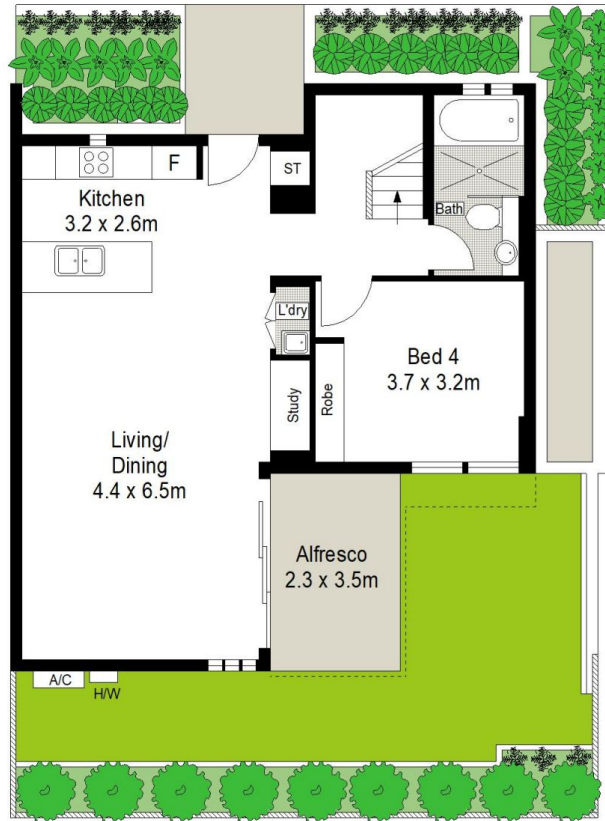

7/216 President Avenue Miranda NSW

4 3 2

Stunningly appointed and meticulously crafted by well-known interior designer Rochelle Halatau, this impressive brand new four bedroom residence offers ultimate luxury and low maintenance living.

Property Highlights:

FIRST FLOOR

GROUND FLOOR

BASEMENT

7/214 President Avenue, Miranda

4 3 2

Scale in metres. Indicative only. Dimensions are approximate. All information contained herein is gathered from sources we believe to be reliable. However we cannot guarantee its accuracy and interested persons should rely on their own enquiries.