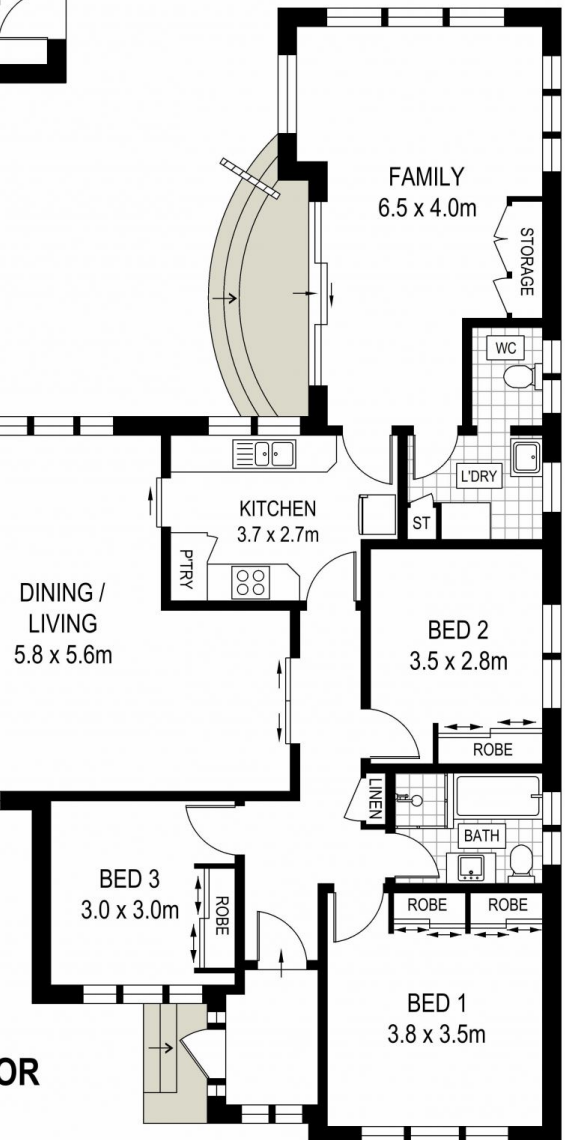

**Price** : \$ 2,700,000  
**Land Size** : 796.7 sqm  
**View** : <https://www.cronullarealestate.com.au/sale/nsw/sutherland/burraneer/residential/house/7443545>

? Immaculate brick residence with light filled versatile floorplan

- Formal lounge and dining with additional family room/rumpus
- Neat and tidy kitchen and immaculately maintained original bathroom
- Three generously proportioned bedrooms with built in robes
- Impeccably maintained sun drenched North facing yard
- Split system air conditioner (x2), Internal laundry with

**Corey Bell**  
02 9523 9422

**SITE PLAN  
(NOT TO SCALE)**

**GROUND FLOOR**

DISCLAIMER: THIS IS FOR ILLUSTRATIVE PURPOSES ONLY, ALL DIMENSIONS ARE APPROXIMATE AND IT DOES NOT CONSTITUTE PART OF ANY LEGAL DOCUMENTS.