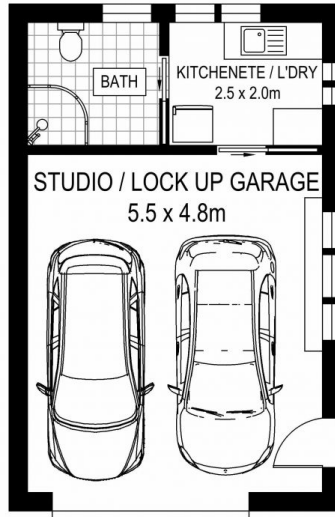

- Formal lounge and dining with additional family room/rumpus
- Neat and tidy kitchen and immaculately maintained original bathroom
- Three generously proportioned bedrooms with built in robes
- Impeccably maintained sun drenched North facing yard
- Split system air conditioner (x2), Internal laundry with

**Corey Bell**  
02 9523 9422

**SITE PLAN  
(NOT TO SCALE)**

**GROUND FLOOR**

DISCLAIMER: THIS IS FOR ILLUSTRATIVE PURPOSES ONLY, ALL DIMENSIONS ARE APPROXIMATE AND IT DOES NOT CONSTITUTE PART OF ANY LEGAL DOCUMENTS.