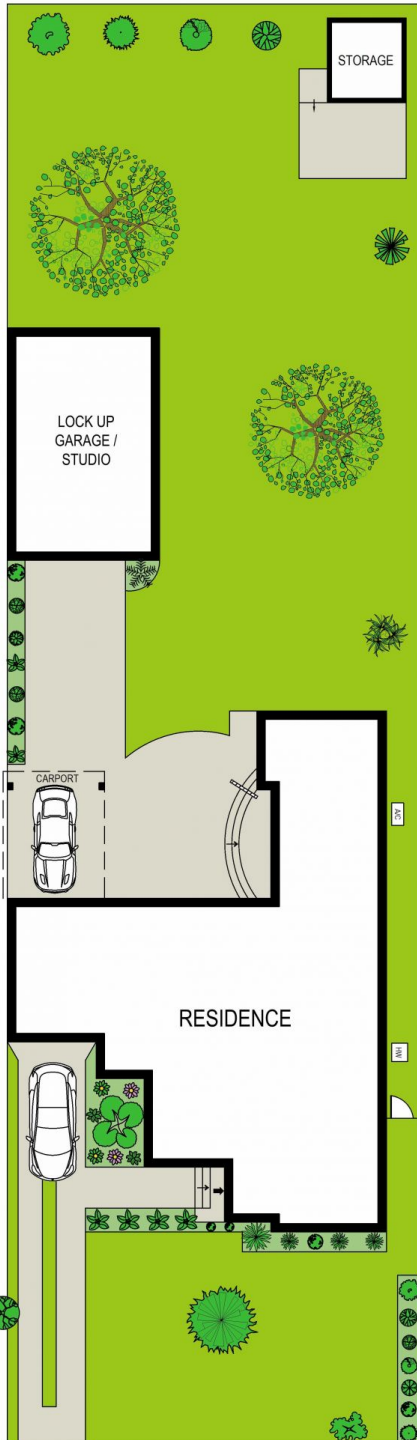

**39 Smarts Crescent Burraneer NSW**

3 2 3

An exciting opportunity presents to secure this charming single level home, offering timeless elegance in a quiet leafy setting. Set in one of Burraneer's most prestigious streets and well suited for an array of home buyers that are looking to rebuild and design their dream home or developers alike.

**Price** : \$ 2,700,000  
**Land Size** : 796.7 sqm  
**View** : <https://www.cronullarealestate.com.au/sale/nsw/sutherland/burraneer/residential/house/7443545>

? Immaculate brick residence with light filled versatile floorplan

- Formal lounge and dining with additional family room/rumpus
- Neat and tidy kitchen and immaculately maintained original bathroom
- Three generously proportioned bedrooms with built in robes
- Impeccably maintained sun drenched North facing yard
- Split system air conditioner (x2), Internal laundry with

**Corey Bell**  
02 9523 9422

**SITE PLAN  
(NOT TO SCALE)**

**GROUND FLOOR**

DISCLAIMER: THIS IS FOR ILLUSTRATIVE PURPOSES ONLY, ALL DIMENSIONS ARE APPROXIMATE AND IT DOES NOT CONSTITUTE PART OF ANY LEGAL DOCUMENTS.